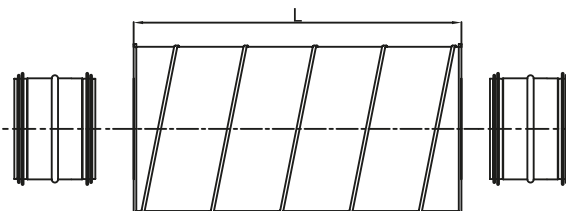

Product code examples

Product code: **SIBROL - iii - aaa - bbb**

Dimensions

Cross-section for specific types of SIBROL, $d_1 \leq 315$ mm.

Not applicable to the diameter sizes: D-100, D-125, D-160, D-200, D-250 with 50 mm thick insulation.

Cross-section of SIBROL with 50 mm thick insulation; designed for the diameter sizes: D-100, D-125, D-160, D-200, D-250.

The silencers are fabricated with press-formed covers.

Cross-section for specific types of SIBROL, $d_1 > 315$ mm.