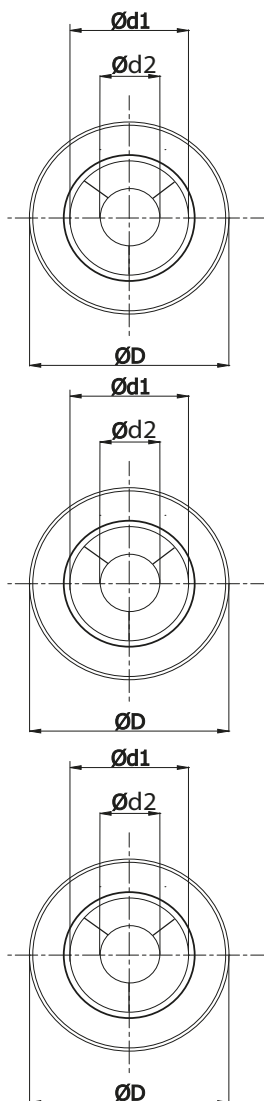

Round silencers

SIBROL

Description

The silencers are delivered with the SPIRAL® system seals in the standard version. The diameter sizes $d_1 > 315$ mm require ordering the NSL male couplings which need to be installed in the silencer before connecting the silencer to the ductwork. The male fittings are available separately. They are not delivered with the silencers. Rock wool thickness inside the silencer:
100 mm for SIBROL-100 - depends on the outer cladding size.
150 mm for SIBROL-150 - depends on the outer cladding size.

Insulation:

Insulation material: rock wool.
 Insulation type: trimmed from reel, flexible.

Available materials - Product code examples

- SIBROL-...-...-... - galvanized steel sheet
- SIBROL-K-...-...-... - 1.4301/304 stainless steel sheet
- SIBROL-K-...-...-...-316L - 1.4404/316L stainless steel sheet

Product code examples

Product code: **SIBROL - iii - aaa - bbb**

Dimensions

Cross-section for specific types of SIBROL, $d_1 \leq 315$ mm.

Not applicable to the diameter sizes: D-100, D-125, D-160, D-200, D-250 with 50 mm thick insulation.