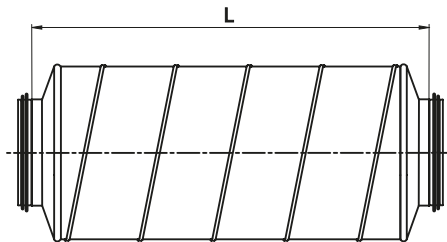

Product code examples

Product code: **SIBROL - iii - aaa - bbb**

Dimensions

Cross-section for specific types of SIBROL, $d_1 \leq 315$ mm.

Not applicable to the diameter sizes: D-100, D-125, D-160, D-200, D-250 with 50 mm thick insulation.

Cross-section of SIBROL with 50 mm thick insulation; designed for the diameter sizes: D-100, D-125, D-160, D-200, D-250.

The silencers are fabricated with press-formed covers.

Cross-section for specific types of SIBROL, $d_1 > 315$ mm.