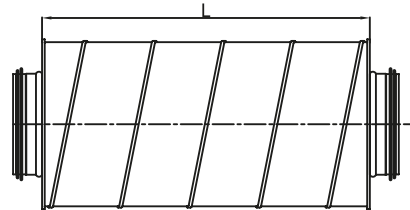

Insulation:

Insulation material: rock wool.
 Insulation type: trimmed from reel, flexible.

Available materials - Product code examples

- SIBROL-...-...-... - galvanized steel sheet
- SIBROL-K-...-...-... - 1.4301/304 stainless steel sheet
- SIBROL-K-...-...-...-316L - 1.4404/316L stainless steel sheet

Product code examples

Product code: **SIBROL - iii - aaa - bbb**

Dimensions

Cross-section for specific types of SIBROL, $d_1 \leq 315$ mm.

Not applicable to the diameter sizes: D-100, D-125, D-160, D-200, D-250 with 50 mm thick insulation.

Cross-section of SIBROL with 50 mm thick insulation; designed for the diameter sizes: D-100, D-125, D-160, D-200, D-250.

The silencers are fabricated with press-formed covers.

Cross-section for specific types of SIBROL, $d_1 > 315$ mm.